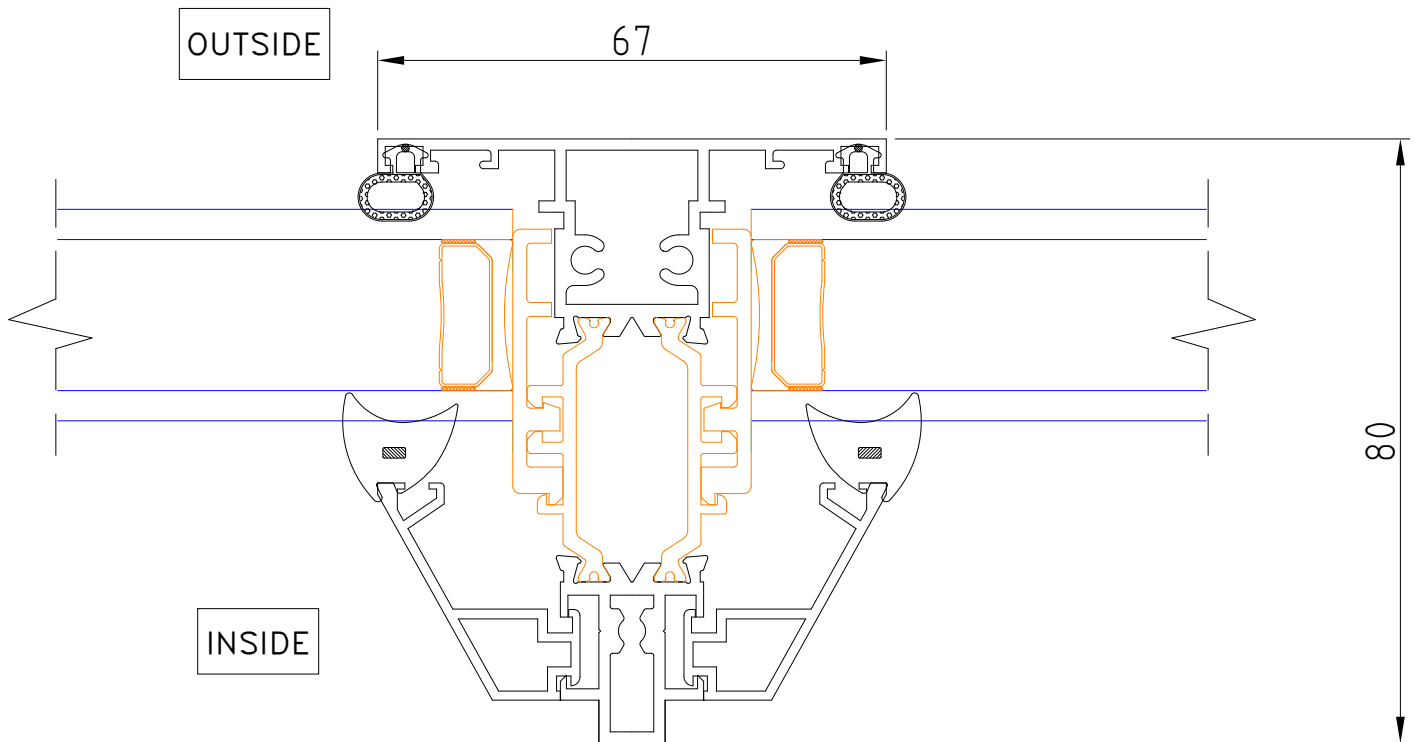

Mullion Sightlines for Internally Beaded Fixed Frames

Windows | Mullion Fixed Drawing No: OFDL_2.89.1

This information and drawing are the copyright of Origin Frames Limited. Copyright is reserved by them and is issued on the condition that it is not copied or disclosed by or to any unauthorised persons without prior consent of Origin Frames Limited. All dimensions are in mm. Do not scale.