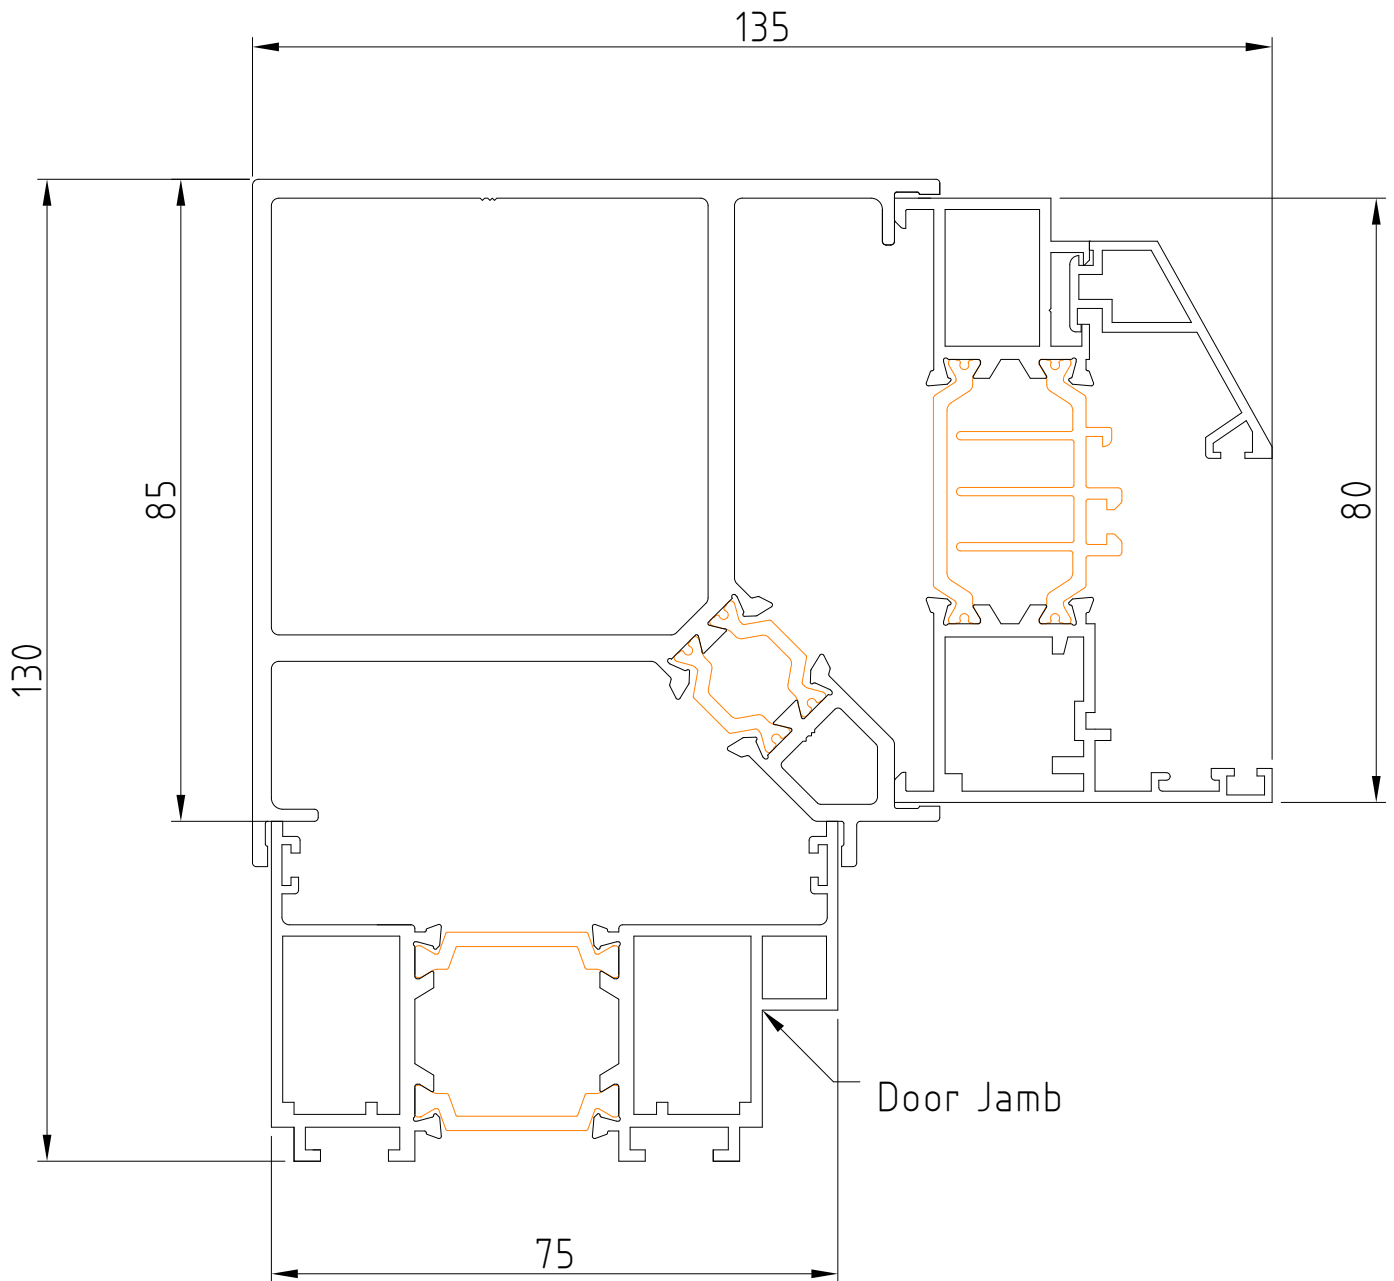

Window To Door Corner Post

Windows | Corner Post

Drawing No: OFDL_2.82.1

This information and drawing are the copyright of Origin Frames Limited. Copyright is reserved by them and is issued on the condition that it is not copied or disclosed by or to any unauthorised persons without prior consent of Origin Frames Limited. All dimensions are in mm. Do not scale.