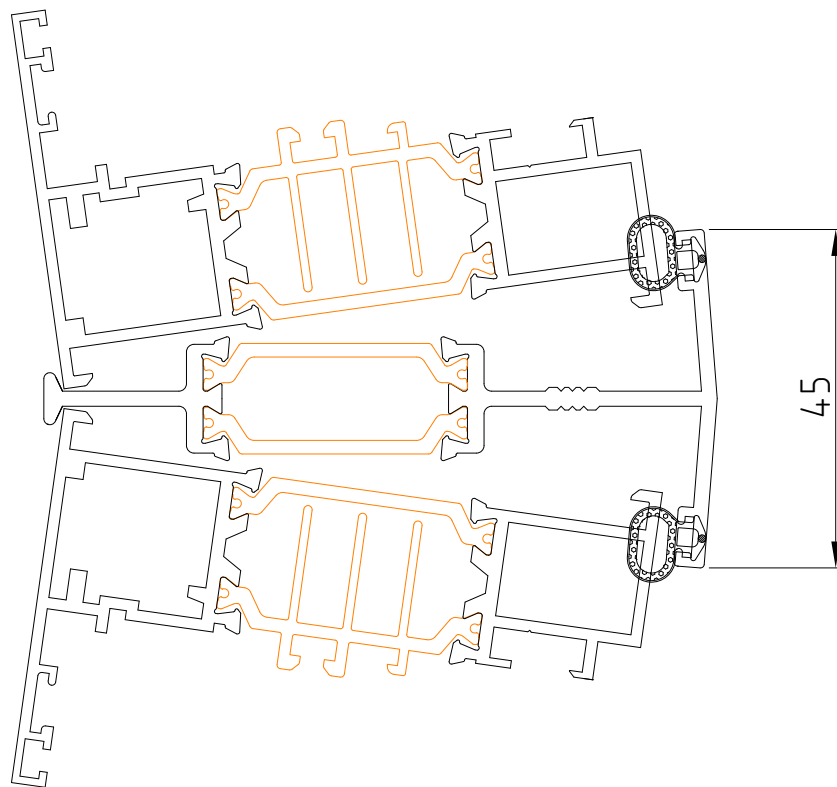

Variable Bay Mullion

Internal Angles: 159° – 175°

Windows | Variable Bay

Drawing No: OFDL_2.81.1

This information and drawing are the copyright of Origin Frames Limited. Copyright is reserved by them and is issued on the condition that it is not copied or disclosed by or to any unauthorised persons without prior consent of Origin Frames Limited. All dimensions are in mm. Do not scale.