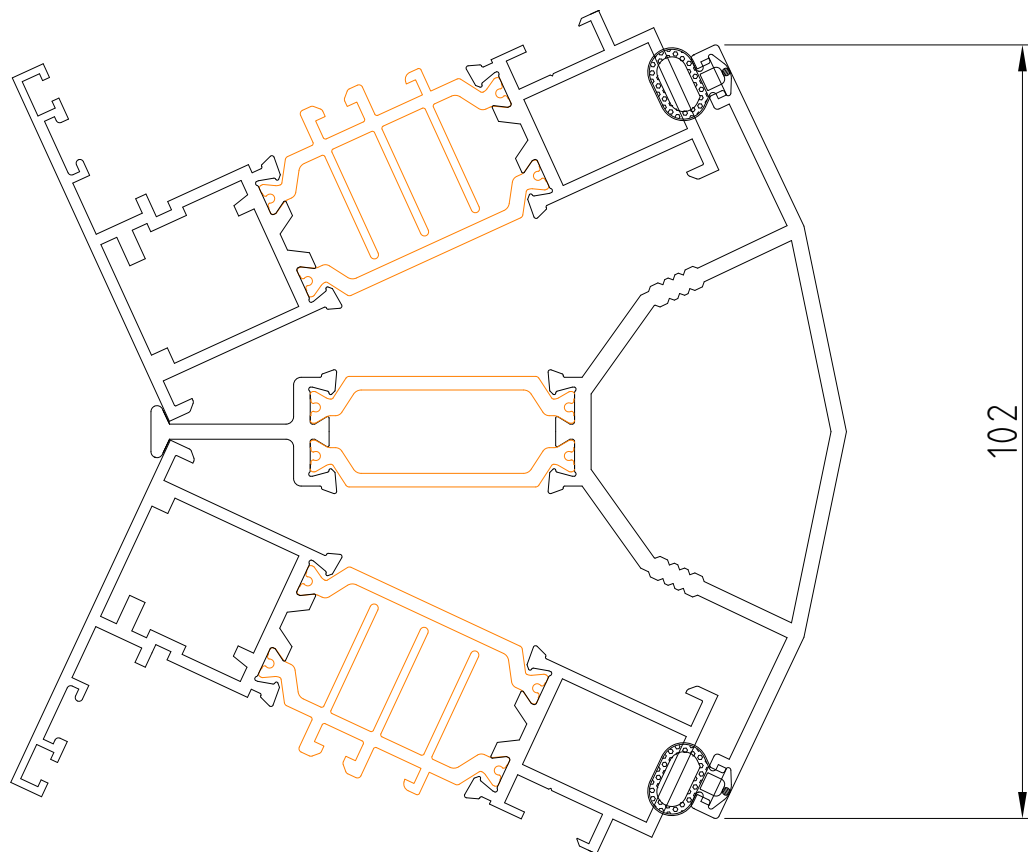

# Variable Bay Mullion

Internal Angles: 117° – 138°

Windows | Variable Bay

Drawing No: OFDL\_2.79.1

This information and drawing are the copyright of Origin Frames Limited. Copyright is reserved by them and is issued on the condition that it is not copied or disclosed by or to any unauthorised persons without prior consent of Origin Frames Limited. All dimensions are in mm. Do not scale.