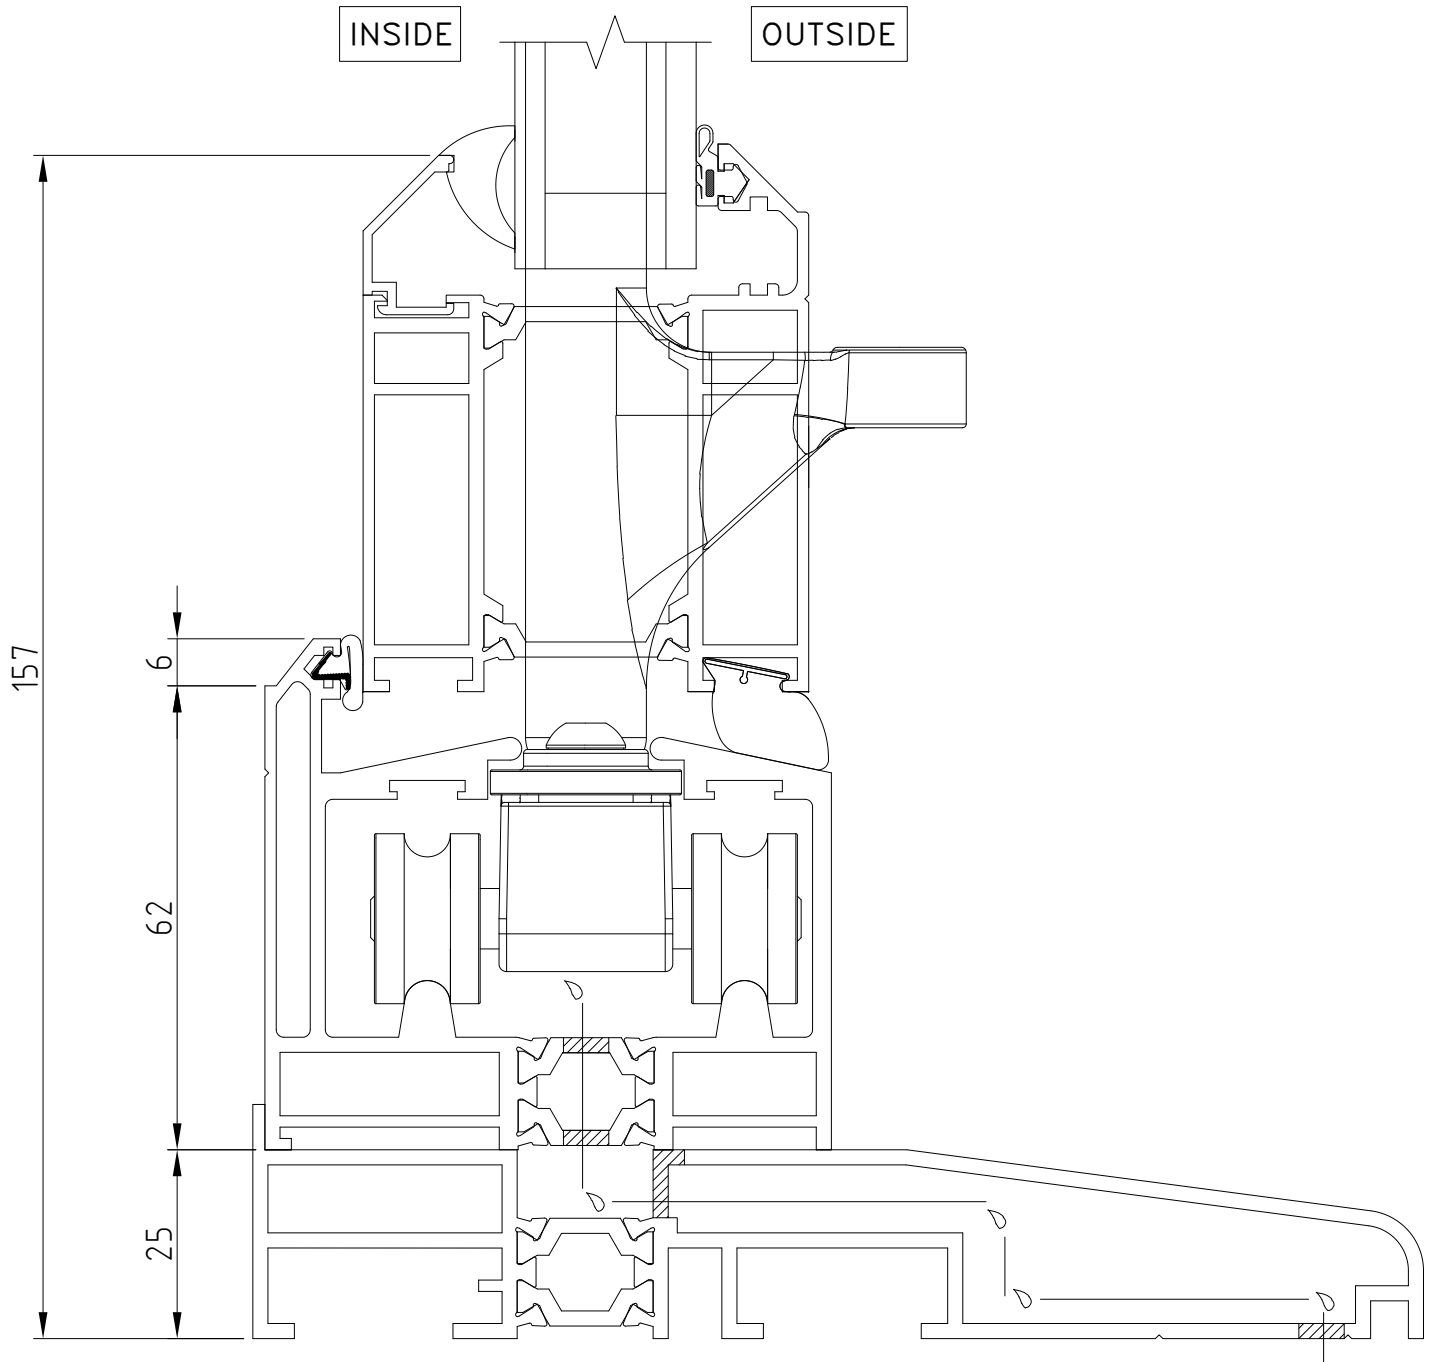

DETAIL 6d BOTTOM TRACK DETAIL – CONCEALED DRAINAGE

BI-FOLD DOORS

DRAWING REFERENCE: CONCEALED DRAINAGE

DRAWING NUMBER: XXXXXX

THIS INFORMATION AND DRAWING ARE THE COPYRIGHT OF ORIGIN FRAMES LIMITED. COPYRIGHT IS RESERVED BY THEM AND IS ISSUED ON THE CONDITION THAT IT IS NOT COPIED OR DISCLOSED BY OR TO ANY UNAUTHORISED PERSONS WITHOUT PRIOR CONSENT OF ORIGIN FRAMES LIMITED. ALL DIMENSIONS ARE IN MM. DO NOT SCALE.

origin