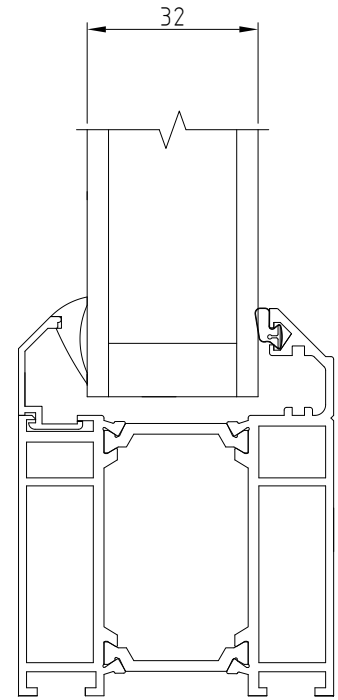

24mm UNIT

28mm UNIT

32mm UNIT

BI-FOLD DOORS

DRAWING REFERENCE: GLAZING OPTIONS

DRAWING NUMBER: 0001617

THIS INFORMATION AND DRAWING ARE THE COPYRIGHT OF ORIGIN FRAMES LIMITED. COPYRIGHT IS RESERVED BY THEM AND IS ISSUED ON THE CONDITION THAT IT IS NOT COPIED OR DISCLOSED BY OR TO ANY UNAUTHORISED PERSONS WITHOUT PRIOR CONSENT OF ORIGIN FRAMES LIMITED. ALL DIMENSIONS ARE IN MM. DO NOT SCALE.

origin