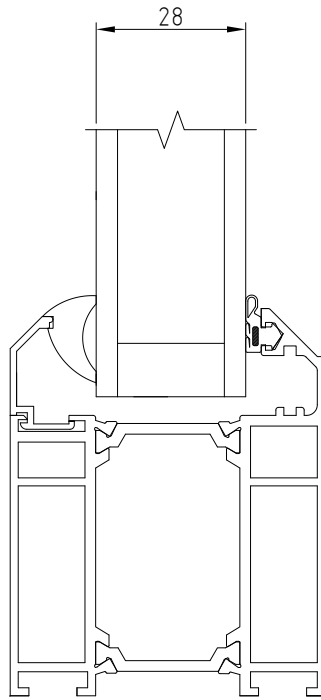

24mm UNIT

28mm UNIT

32mm UNIT

BI-FOLD DOORS

DRAWING REFERENCE: GLAZING OPTIONS

DRAWING NUMBER: 0001617

THIS INFORMATION AND DRAWING ARE THE COPYRIGHT OF ORIGIN FRAMES LIMITED. COPYRIGHT IS RESERVED BY THEM AND IS ISSUED ON THE CONDITION THAT IT IS NOT COPIED OR DISCLOSED BY OR TO ANY UNAUTHORISED PERSONS WITHOUT PRIOR CONSENT OF ORIGIN FRAMES LIMITED. ALL DIMENSIONS ARE IN MM. DO NOT SCALE.

origin